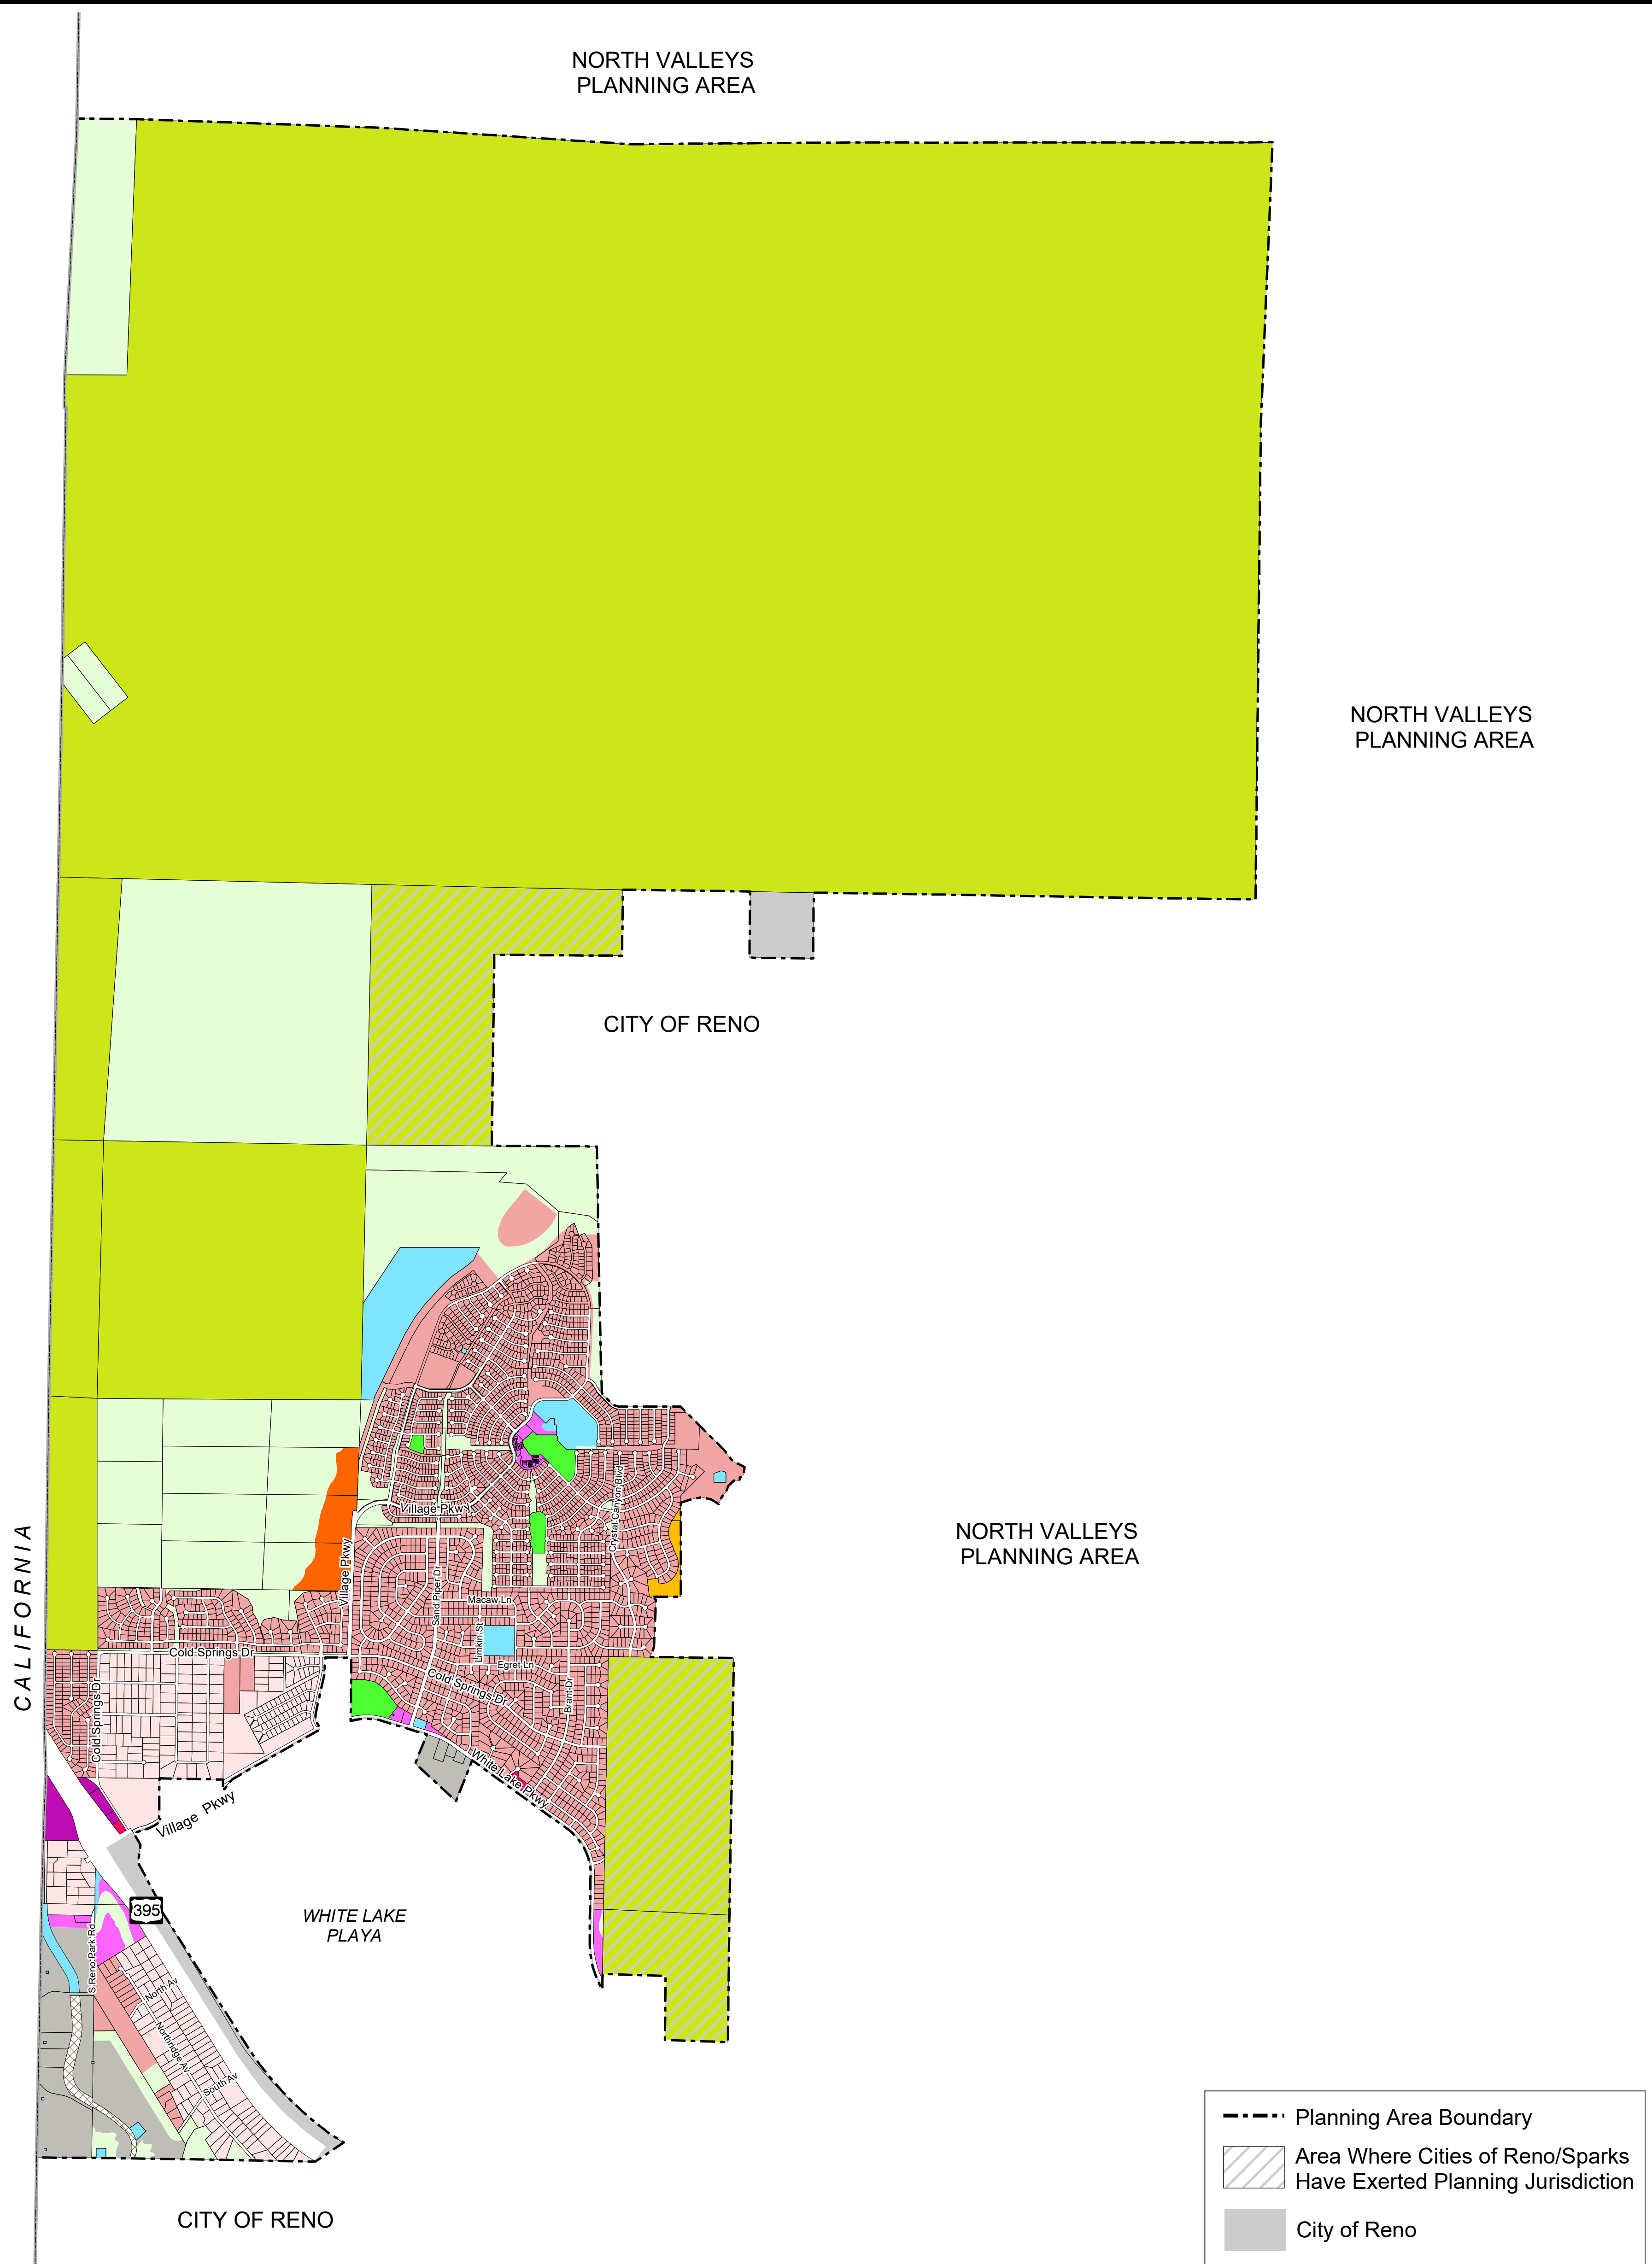

NORTH VALLEYS  
PLANNING AREA

COLD SPRINGS  
REGULATORY ZONE MAP

SOURCE: Planning and Development Division

PC Date: February 7, 2023  
BCC Date: April 11, 2023

NOTE: THE SCALE AND CONFIGURATION OF ALL INFORMATION SHOWN HEREON ARE APPROXIMATE ONLY AND ARE NOT INTENDED AS A GUIDE FOR DESIGN OR SURVEY WORK. REPRODUCTION IS NOT PERMITTED WITHOUT PRIOR WRITTEN PERMISSION FROM THE WASHOE COUNTY COMMUNITY SERVICES DEPARTMENT.

↑

0 1,000 2,000 4,000 Feet

PATH: G:\arcdata\planarea\csc\csRegzone\_final\WRZA22-0008.mxd

CERTIFICATION: THIS DOCUMENT HAS BEEN REVIEWED AND APPROVED AS AN ACCURATE REPRESENTATION OF THE ADOPTED ZONING MAPS OF WASHOE COUNTY, NEVADA, BY THE WASHOE COUNTY COMMUNITY SERVICES DEPARTMENT.